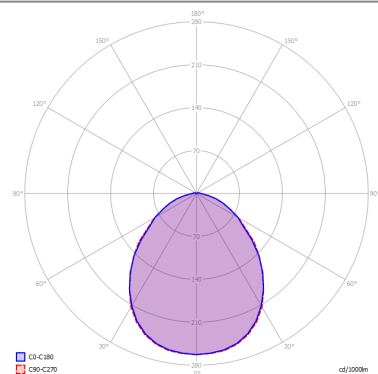

KELLY

Large Dome 80

FEATURES

- Frame:** Metal
- Diffusor:** Glass
- Dimmable:** Yes
- Dimmer:** Not Included
- Bulb:** Not Included

BULB

-  **E27 Classic A60** 4 x max 46W eco
- or _____
-  **E27 CFL [compact]** 4 x max 23W
- or _____
-  **E27 LED** 4 x max available

SPECIFICATION SHEET

CERTIFICATION

PHOTOMETRIC CURVE

FRAME	DIFFUSOR	LED COLOUR	CODE
 Copperty Bronze	 Glossy White	Optionally	141010
 Matte Black 9005	 Glossy White	Optionally	141017
 Matte White 9010	 Glossy White	Optionally	141001