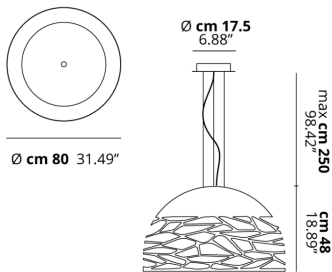

KELLY

Large Dome 80

FEATURES

- Frame:** Metal
- Diffusor:** Glass
- Dimmable:** Yes
- Dimmer:** Not Included
- Bulb:** Not Included

BULB

-  **E27 Classic A60** 4 x max 46W eco
- or _____
-  **E27 CFL [compact]** 4 x max 23W
- or _____
-  **E27 LED** 4 x max available

SPECIFICATION SHEET

CERTIFICATION

PHOTOMETRIC CURVE

FRAME	DIFFUSOR	LED COLOUR	CODE
 Copperty Bronze	 Glossy White	Optionally	141010
 Matte Black 9005	 Glossy White	Optionally	141017
 Matte White 9010	 Glossy White	Optionally	141001